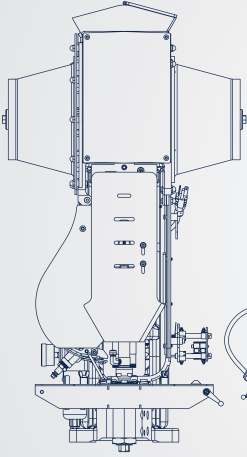

## EAGLE III MANUAL FEED

- Manually hand fed grommets & washers
- Modular; Can be converted into Eagle III Automatic or Eagle III Smart

## EAGLE III AUTOMATIC

- Automatic feed
- Brushless grommet and washer bowls
- Modular; Can be converted into Eagle III Smart