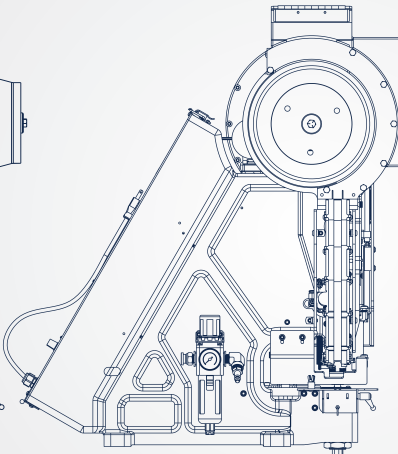

## EAGLE III MANUAL FEED

- Manually hand fed grommets & washers
- Modular; Can be converted into Eagle III Automatic or Eagle III Smart

## EAGLE III AUTOMATIC

- Automatic feed
- Brushless grommet and washer bowls
- Modular; Can be converted into Eagle III Smart

## EAGLE III SMART

- Automatic feed
- Brushless grommet and washer bowls
- Interactive touchscreen
- Live production stats available via web server
- Setting Tool monitoring sensor