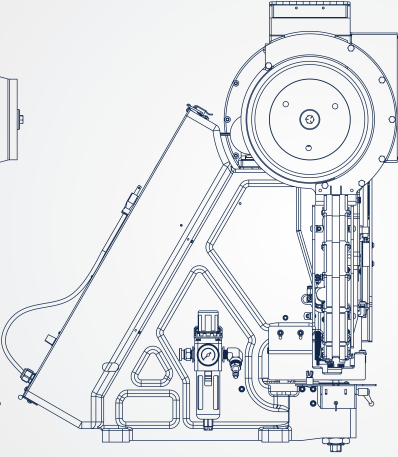

## EAGLE III MANUAL FEED

- Manually hand fed grommets & washers
- Modular; Can be converted into Eagle III Automatic or Eagle III Smart

## EAGLE III AUTOMATIC

- Automatic feed
- Brushless grommet and washer bowls
- Modular; Can be converted into Eagle III Smart

## EAGLE III SMART

- Automatic feed
- Brushless grommet and washer bowls
- Interactive touchscreen
- Live production stats available via web server
- Setting Tool monitoring sensor